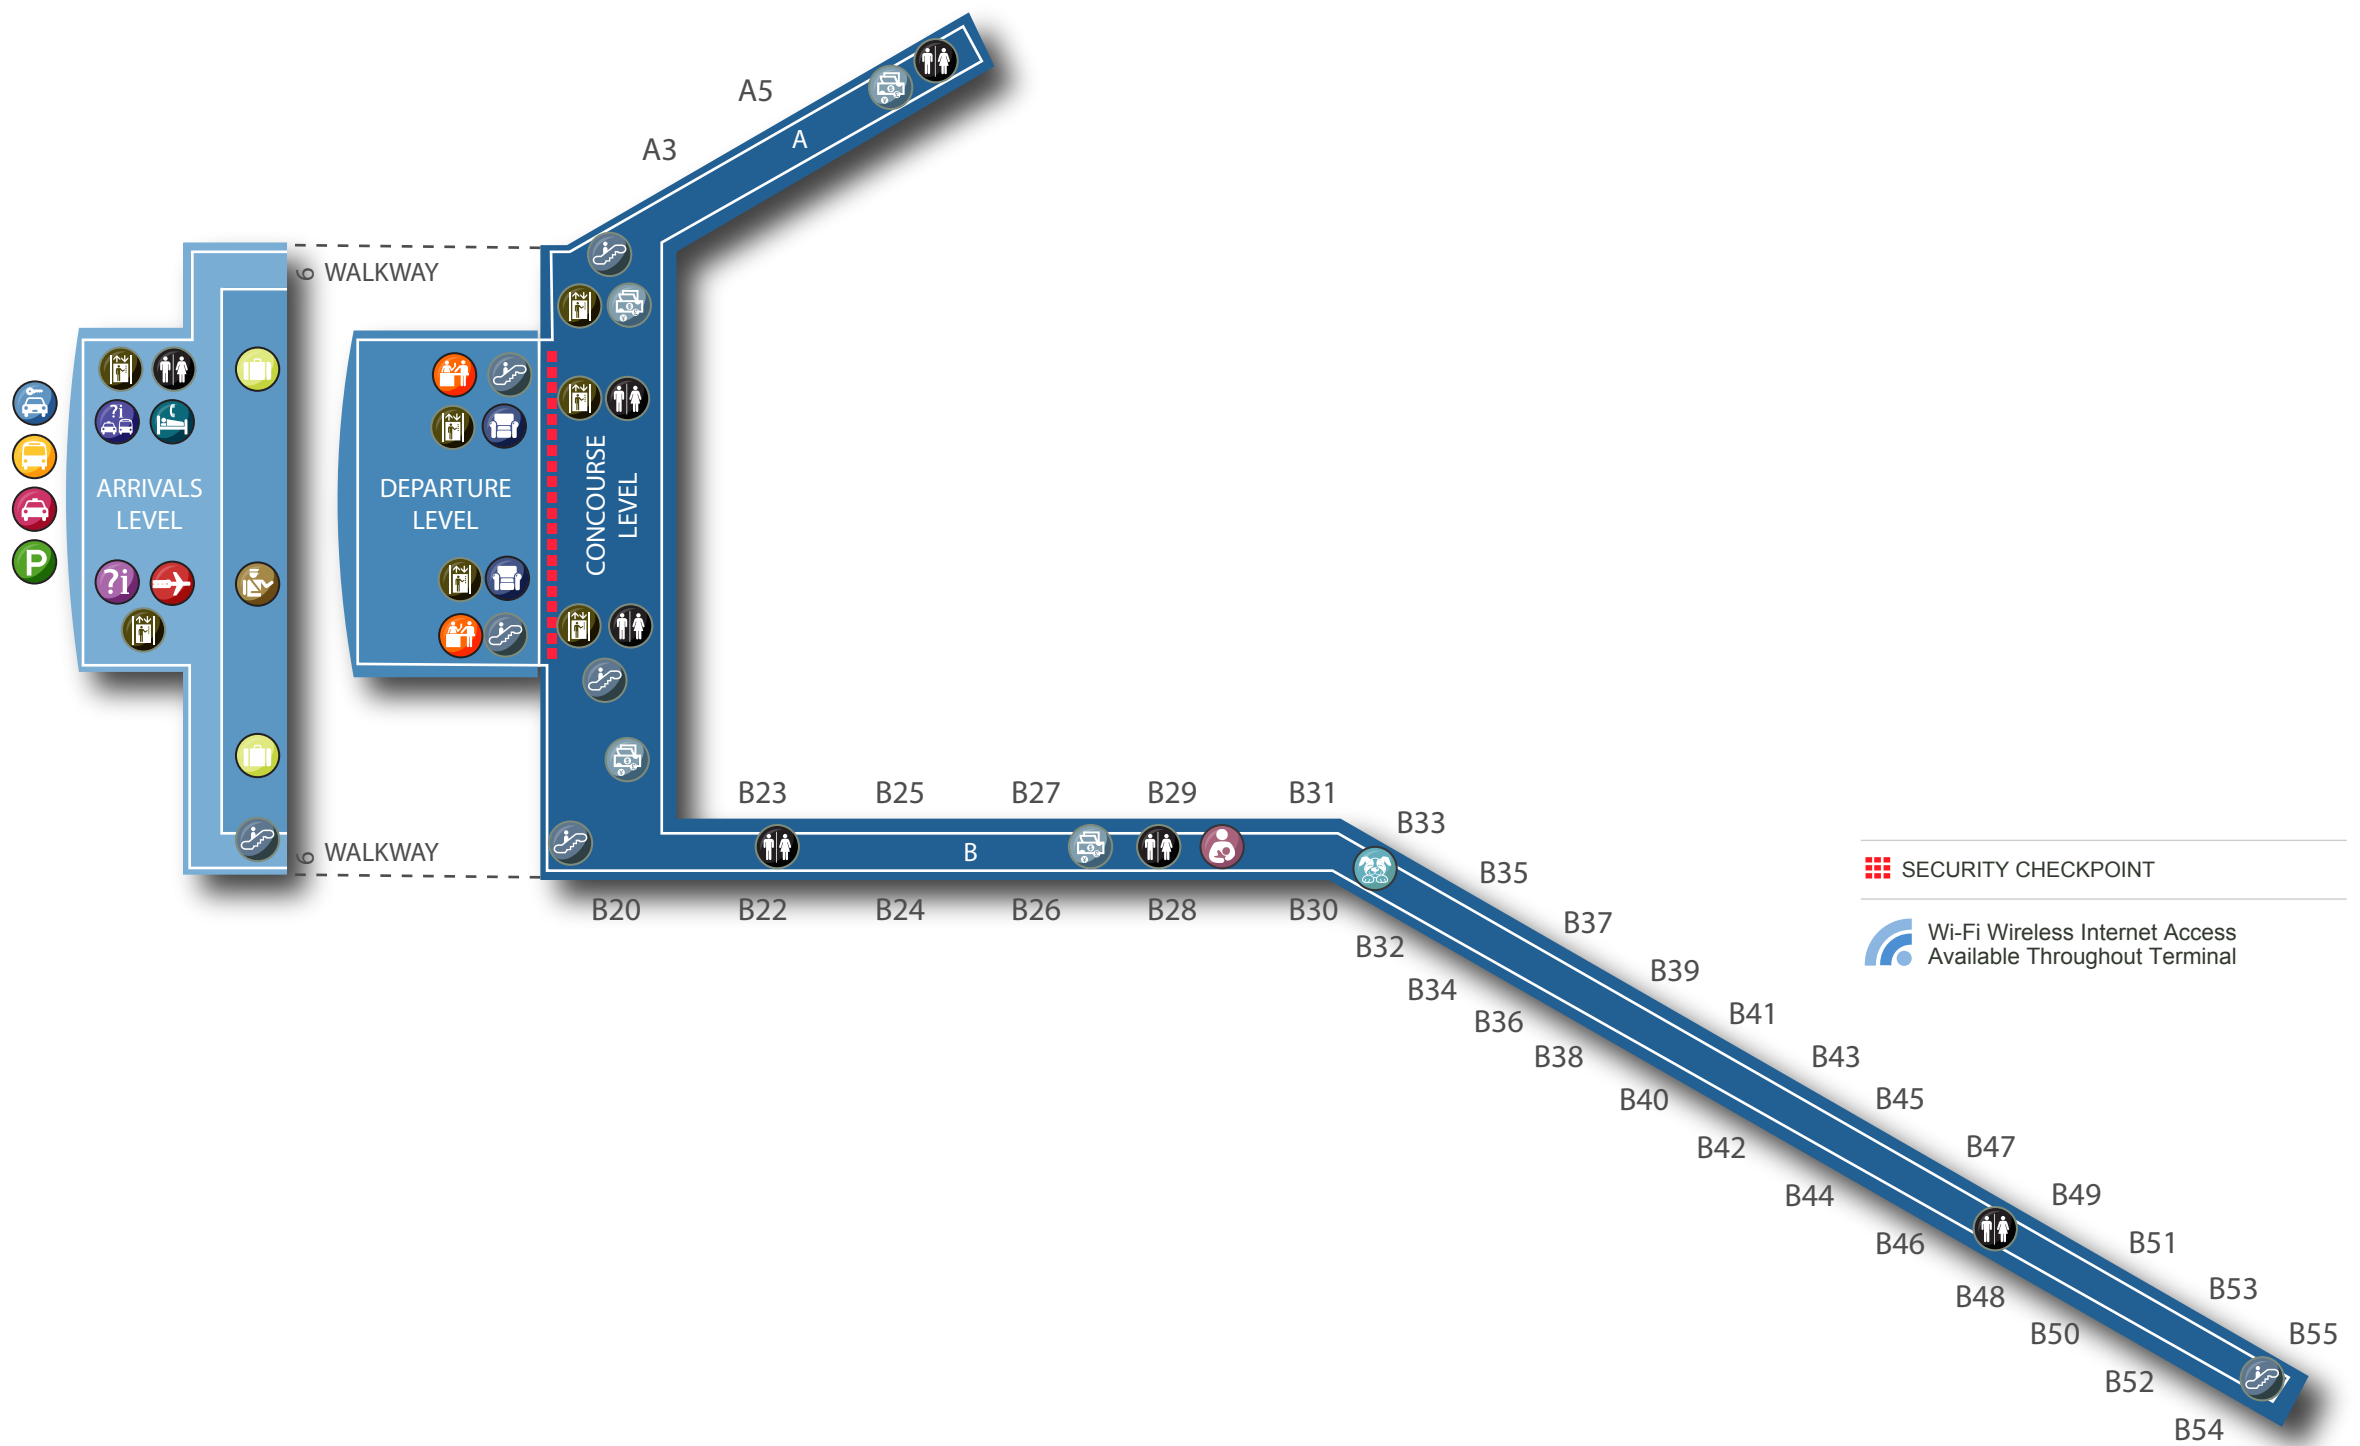

# JFK Terminal 4

- |                  |  |                                |
|------------------|--|--------------------------------|
| Airline Clubs    | Nursing Suites                           | U.S. Immigration               |
| AirTrain Station | Check-In                                 | Parking                        |
| ATM              | Currency Exchange                        | Restrooms                      |
| Baggage Claim    | Elevators                                | Taxis                          |
| Bus Stops        | Escalators/Stairs                        | Service Animal/Pet Relief Area |
| Car Rental       | Ground Transportation Information Center | Welcome Center                 |